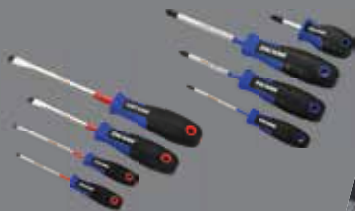

$39⁹⁵

EACH

NEW LOW PRICE